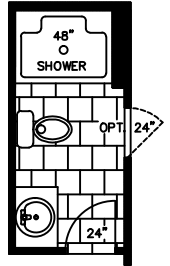

OPT PATIO DOOR
7280

OPT. BATH #2

REAR

SALES PRINT
MODEL 2806
28 X 60
APPROX. 1531 SF

FRONT

Notes:	REVISION	BY:	DATE:	Drawn By: MH	For: LEXINGTON HOMES, INC. 100 Lexington Circle Lexington, MS 39095	Desc: SALES PRINT
	▲			Scale: None	By: Matt Hathcock Lexington Homes, Inc.	
	▲			Approved By: GR		Model #: 2806
	▲			Date: 3-7-06		