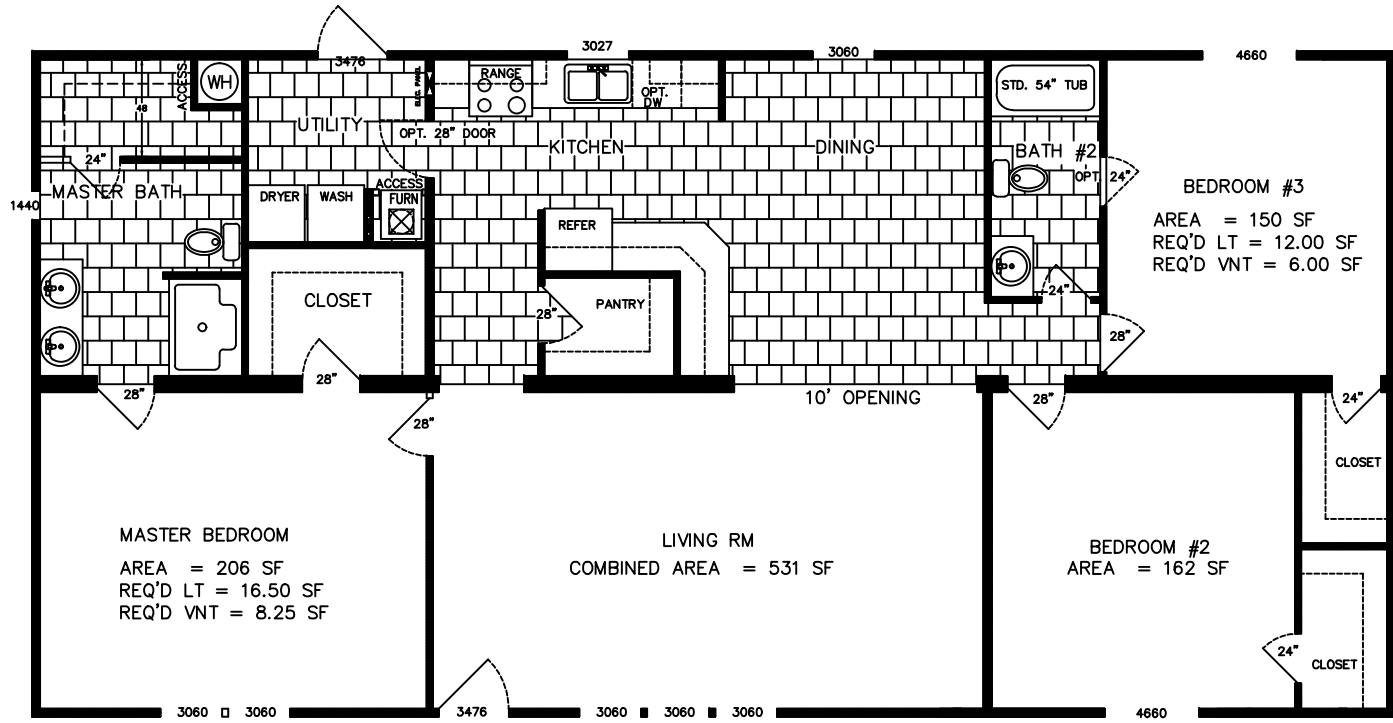

OPT PATIO DOOR
7280

OPT. BATH #2

REAR

SALES PRINT
MODEL 2806
28 X 60
APPROX. 1531 SF

FRONT

Notes:	REVISION	BY:	DATE:	Drawn By: MH	For: LEXINGTON HOMES, INC. 100 Lexington Circle Lexington, MS 39095	Desc: SALES PRINT
	▲			Scale: None	By: Matt Hathcock Lexington Homes, Inc.	
	▲			Approved By: GR		Model #: 2806
	▲			Date: 3-7-06		